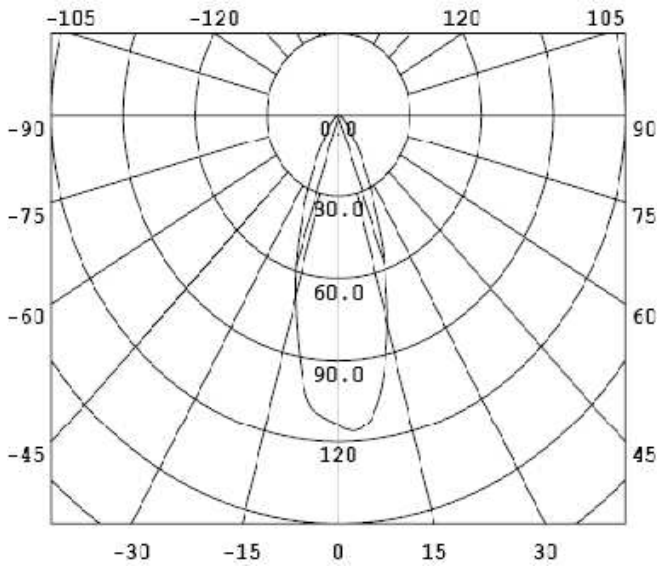

Лампа MR11 1XP30-12V White

Line-Up:

Category	Specifications	Unit
Watts	1.6	W
Lumens per Watt (Efficacy)	61	Lm/W
Light Output	98	lm
Light Color (CCT)	6000	K
Beam Angle	30	°(degree)
Color Accuracy (CRI)	70	Ra
Product Weight	15	g
Dimension (mm)	36.5*35	mm
Rating Life	35 000	H
Base	GU4	
Input Voltage (AC)	12	V

Luminance Intensity Distribution:

Cone Lux Diagram: