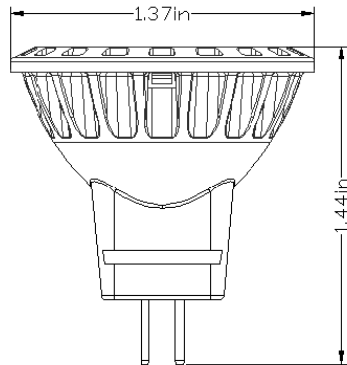

Лампа MR11 1XP30-12V White

Line-Up:

Category	Specifications	Unit
Watts	1.6	W
Lumens per Watt (Efficacy)	61	Lm/W
Light Output	98	lm
Light Color (CCT)	6000	K
Beam Angle	30	°(degree)
Color Accuracy (CRI)	70	Ra
Product Weight	15	g
Dimension (mm)	36.5*35	mm
Rating Life	35 000	H
Base	GU4	
Input Voltage (AC)	12	V